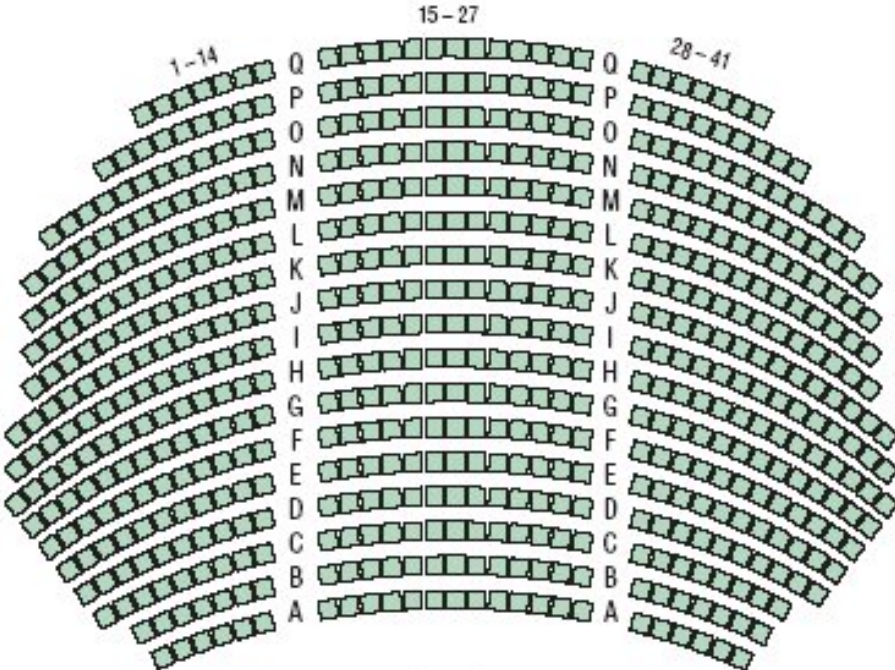

WREST POINT ENTERTAINMENT CENTRE

Plenary Hall

Tasman Room

STAGE