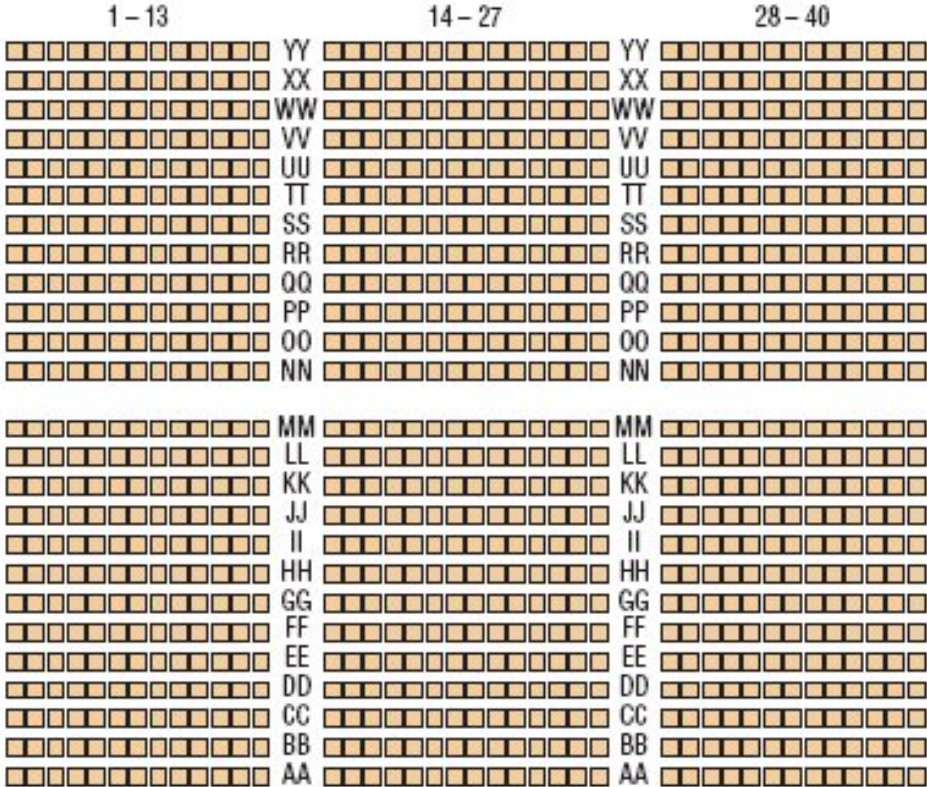

WREST POINT ENTERTAINMENT CENTRE

Plenary Hall

Tasman Room

STAGE